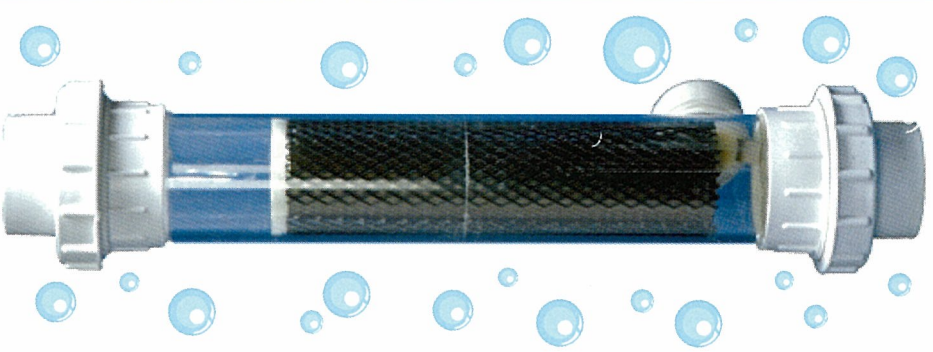

WATERMAID™

PROVEN PERFORMANCE

SINCE 1971

POOL CHLORINATION WITH SALT

www.watermaid.com

The WM10-QT300 Unit

HOW it WORKS

The Watermaid salt water chlorinator produces 100% available chlorine for your swimming pool after mild saline pool water is filtered and passes through the Watermaid cell.

INSTALLATION EXAMPLE
WM10-QT300

Chlorine is produced by the Watermaid chlorinator over several hours. It is dispersed evenly into the mild saline pool water which may provide relief for sensitive skin as well as asthma and hay fever sufferers.

Watermaid's proven chlorination system produces sodium hypochlorite which is a universally accepted agent for pool sanitation. With correct operation, your pool remains sparkling clean and clear, reducing maintenance, chemical costs and the need to store chemicals.

WM10-QT300 UNIT FEATURES

Suitable for pools up to 150,000 Litres (in temperate climates)

- ✓ **WM10 Power Supply**
- ✓ Heavy Duty Case
- ✓ Self Cleaning Features
- ✓ Overload Protection
- ✓ Easy to Read Display
- ✓ Adjustable Chlorine Output
- ✓ Low Salt Indication
- ✓ Optional Time-Clock
- ✓ Pump Socket Outlet