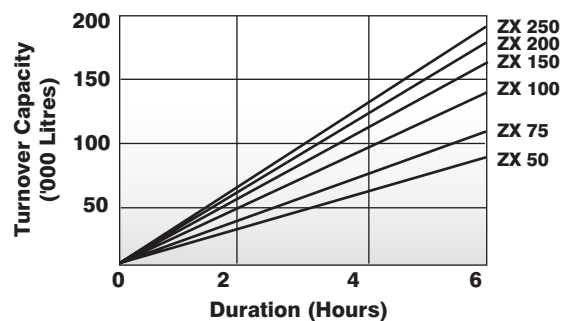

Range.

The Hurlcon ZX Series Pool and Spa Cartridge Filters are available in 6 sizes.

Warranty.

Each filter is covered by a limited 5 year warranty on the tank and 12 months on other components. For full details refer to the ZX Series Instruction Sheet.

Specifications.

| Model | Flow Rate lpm | Filter Area mm ² | Pump Size Watts (output) | Weight kg | Dim "A" mm | Dim "B" mm |
|--------|------------------|--------------------------------|-----------------------------|--------------|---------------|---------------|
| ZX 50 | 225 | 475 | 550-750 | 7.0 | 465 | 345 |
| ZX 75 | 290 | 700 | 550-1100 | 8.0 | 465 | 345 |
| ZX 100 | 375 | 940 | 750-1100 | 15.5 | 665 | 345 |
| ZX 150 | 445 | 1400 | 750-1500 | 16.5 | 665 | 345 |
| ZX 200 | 490 | 1900 | 750-1500 | 24.0 | 865 | 345 |
| ZX 250 | 515 | 2400 | 750-1500 | 25.0 | 865 | 345 |